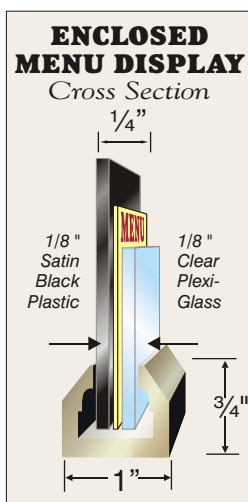

Glaro-Products.Com

1-888-512-1850

Lif-Top Menu Displays

Lif-Top Design
for Easy Access

Solid Extruded
Aluminum Frame

Sturdy Angular Support & Braces

Mounting Panel, Satin Black Plastic
1/8 Inch Thick

Clear Acrylic Panel, 1/8 Inch Thick

Sturdy 2" Post Design
Withstands Years of Use

Internal Thru-bolted Construction
to Insure Strength of Assembly

Heavy Weighted Base
for Maximum Support

SPECIFICATIONS

Post Height	37"
Post Diameter	2"
Base Diameter	14"
Weight	44 lbs.
Frame Sizes	22h" x 28w"

FINISHES

SATIN ALUMINUM (SA) Aluminum, surface ground, fine satin polished, coated with a clear epoxy based bake enamel. For Indoor/Outdoor Use.

SATIN BRASS (BE) A brass tinted epoxy based finish, is baked on over satin aluminum. For Indoor/Outdoor Use.

MIRROR CHROME (MC) Steel, mirror polished, chrome plated. For indoor use.

MIRROR BRASS (MB) Steel, mirror polished brass plated and lacquer coated. For indoor use.

DESIGNER COLORS (*) Powder coating with Choice of 27 Designer Colors. For Indoor / Outdoor Use.

OTHER AVAILABLE FINISHES