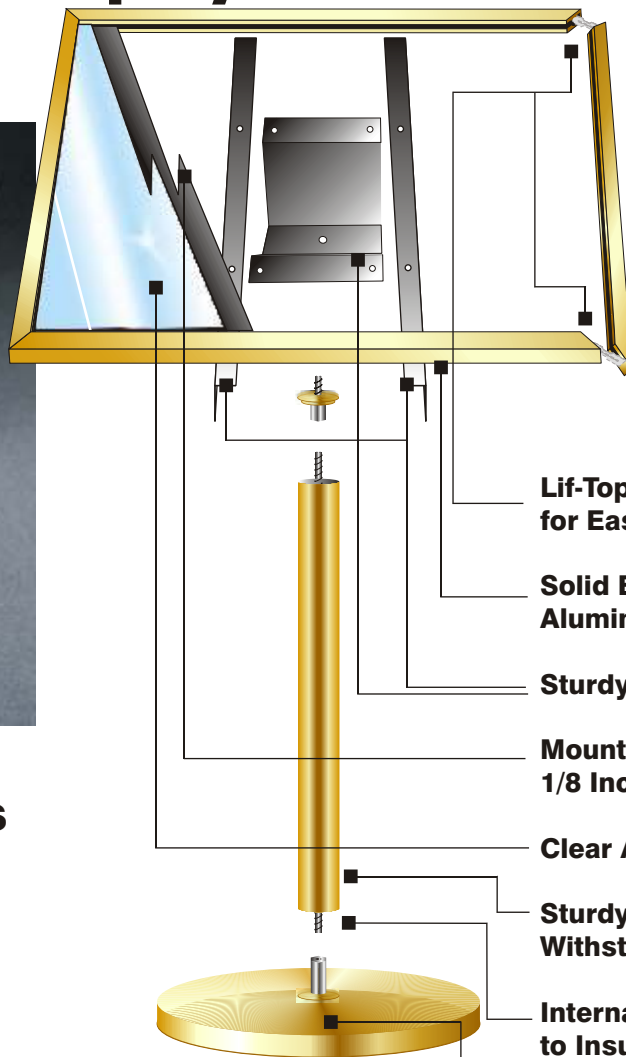

Glaro-Products.Com

1-888-512-1850

Lif-Top Menu Displays

Lif-Top Design
for Easy Access

Solid Extruded
Aluminum Frame

Sturdy Angular Support & Braces

Mounting Panel, Satin Black Plastic
1/8 Inch Thick

Clear Acrylic Panel, 1/8 Inch Thick

Sturdy 2" Post Design
Withstands Years of Use

Internal Thru-bolted Construction
to Insure Strength of Assembly

Heavy Weighted Base
for Maximum Support

SPECIFICATIONS

Post Height	37"
Post Diameter	2"
Base Diameter	14"
Weight	44 lbs.
Frame Sizes	22h" x 28w"

FINISHES

SATIN ALUMINUM (SA) Aluminum, surface ground, fine satin polished, coated with a clear epoxy based bake enamel. For Indoor/Outdoor Use.

SATIN BRASS (BE) A brass tinted epoxy based finish, is baked on over satin aluminum. For Indoor/Outdoor Use.