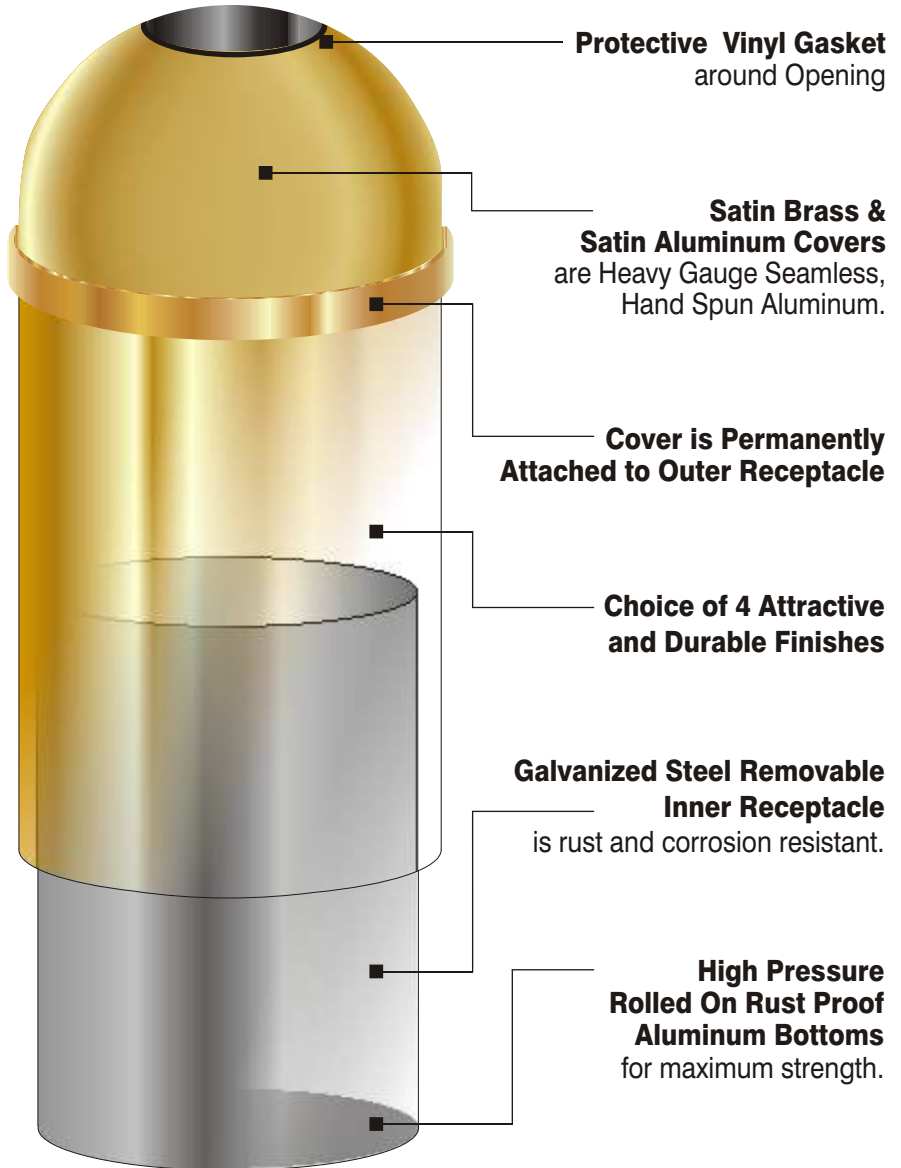

Glaro-Products.Com

1-888-512-1850

Open Dome Top WasteMasters

Litter Containers with Self Closing Cover

This open dome design keeps disposals simple while discouraging unsightly and unwanted accumulation on its top.

Protective, decorative safety gasket around the opening makes sure metal edges are not exposed.

FINISHES

SATIN ALUMINUM (SA) Aluminum, surface ground, fine satin polished, coated with a clear epoxy based bake enamel. For Indoor / Outdoor Use.

SATIN BRASS (BE) A brass tinted epoxy based finish, is baked on over satin aluminum. For Indoor / Outdoor Use.

SIZES

Diameter	Height	Weight	Capacity	Trash Opening
12"	30"	22 lbs	8 Gal	6"
15"	30"	30 lbs	12 Gal	7"
15"	36"	35 lbs	16 Gal	7"