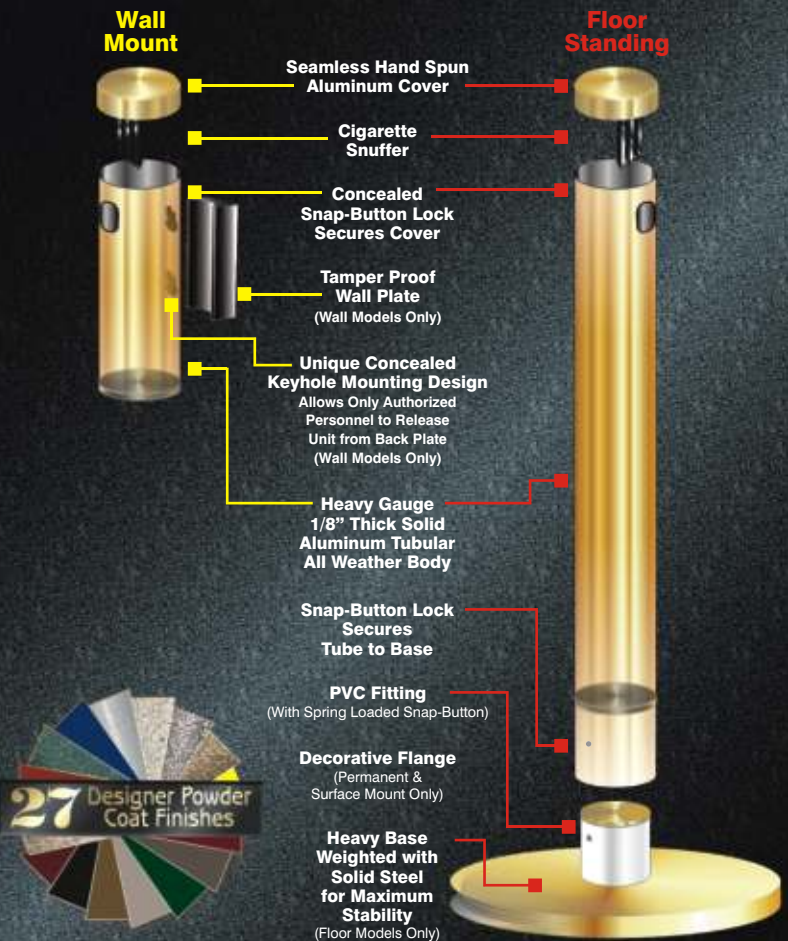

4403SA

4404SA or 4406SA

4402SA

4401SA

4400SA

4405SA

Item	Description	Dia.	Ht.	Wt.	Base Dia.	Satin Aluminum (SA)	Satin Brass (BE)	Designer Finish (*)
CIGARETTE DISPOSAL UNITS								
4400	Wall Mount	3 1/2"	8"	3 lbs	-	•	•	•
4401	Wall Mount	3 1/2"	12"	3 lbs	-	•	•	•
4402	Wall Mount	3 1/2"	24"	4 lbs	-	•	•	•
4403	Floor Standing	3 1/2"	42"	28 lbs	14"	•	•	•
4404	In-Ground Mount	3 1/2"	42"	8 lbs	4"	•	•	•
4406	Surface Mount	3 1/2"	42"	7 lbs	4"	•	•	•
4405	Table Top	3 1/2"	8"	2 lbs	-	•	•	•
SC44	Security Cable for Wall Mountable Models					•	•	•