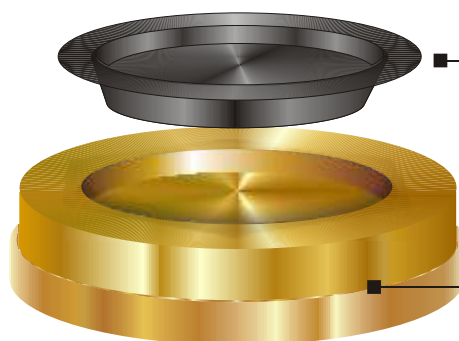

## Flat Top WasteMasters

Stylish Side Opening & Removable Fish Tray Top

### Litter Containers with Large Side Opening

A contemporary design for upscale locations, this modern receptacle's attractive appearance encourages use simply by standing out in the crowd.

**Removable Ash Tray** is Easy to Clean and Enhances the Overall look of the Receptacle.

**Satin Brass & Satin Aluminum Covers** are Heavy Gauge Seamless, Hand Spun Aluminum.

**Choice of 4 Attractive and Durable Finishes**

**Protective Vinyl Gasket** around Opening

**Full, Lift Out Handle** for clean, easy removal of inner receptacle.

### FINISHES

**SATIN ALUMINUM (SA)** Aluminum, surface ground, fine satin polished, coated with a clear epoxy based bake enamel. For Indoor / Outdoor Use.

**SATIN BRASS (BE)** A brass tinted epoxy based finish, is baked on over satin aluminum. For Indoor / Outdoor Use.