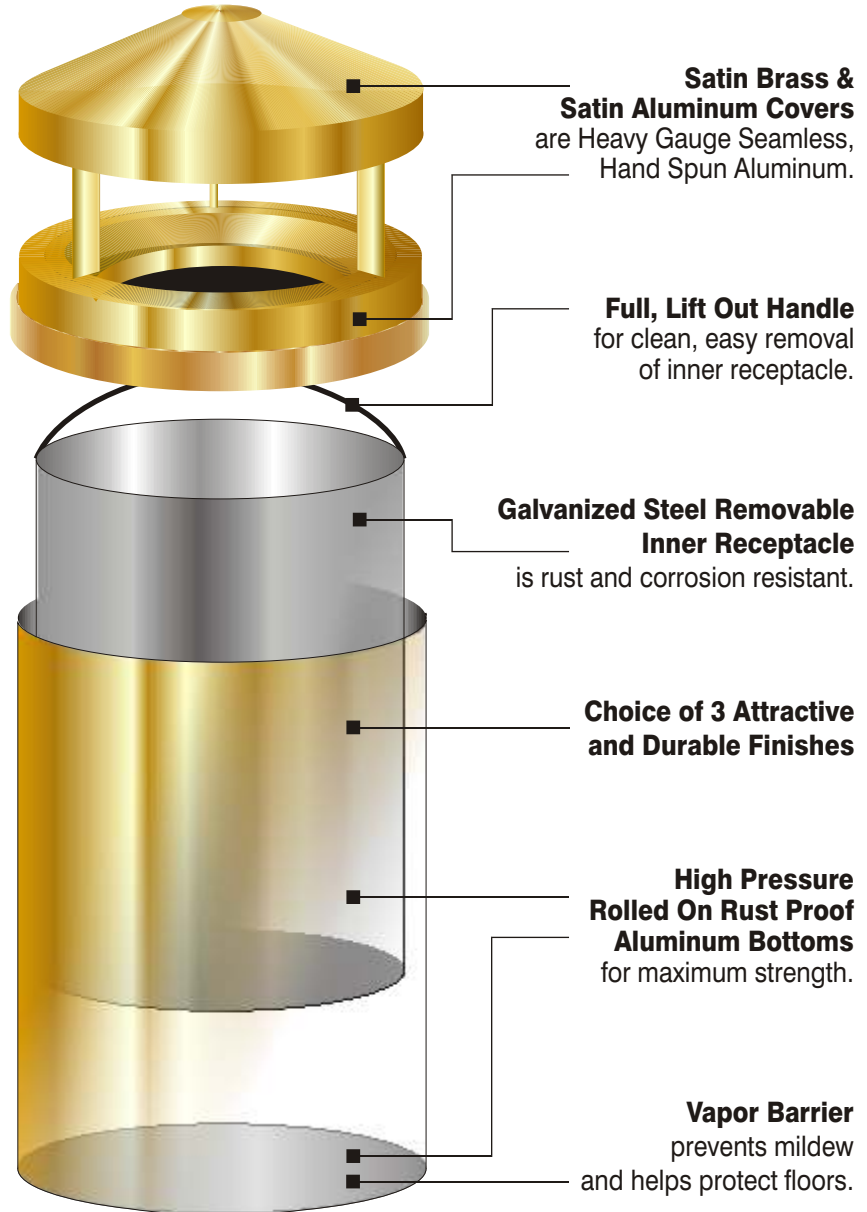

Glaro-Products.Com

1-888-512-1850

Canopy Top WasteMasters

Outdoor Litter Containers with Large Center Opening and Cover

This new practical design keeps rain and snow out.

Bolt Down kits are available to secure outdoor receptacle to floor or sidewalk.

FINISHES

SATIN ALUMINUM (SA) Aluminum, surface ground, fine satin polished, coated with a clear epoxy based bake enamel. For Indoor / Outdoor Use.

SATIN BRASS (BE) A brass tinted epoxy based finish, is baked on over satin aluminum. For Indoor / Outdoor Use.

SIZES

Diameter	Height	Weight	Capacity	Trash Opening
15"	42"	35 lbs	16 Gal	9"
20"	42"	51 lbs	33 Gal	14"

OTHER AVAILABLE FINISHES