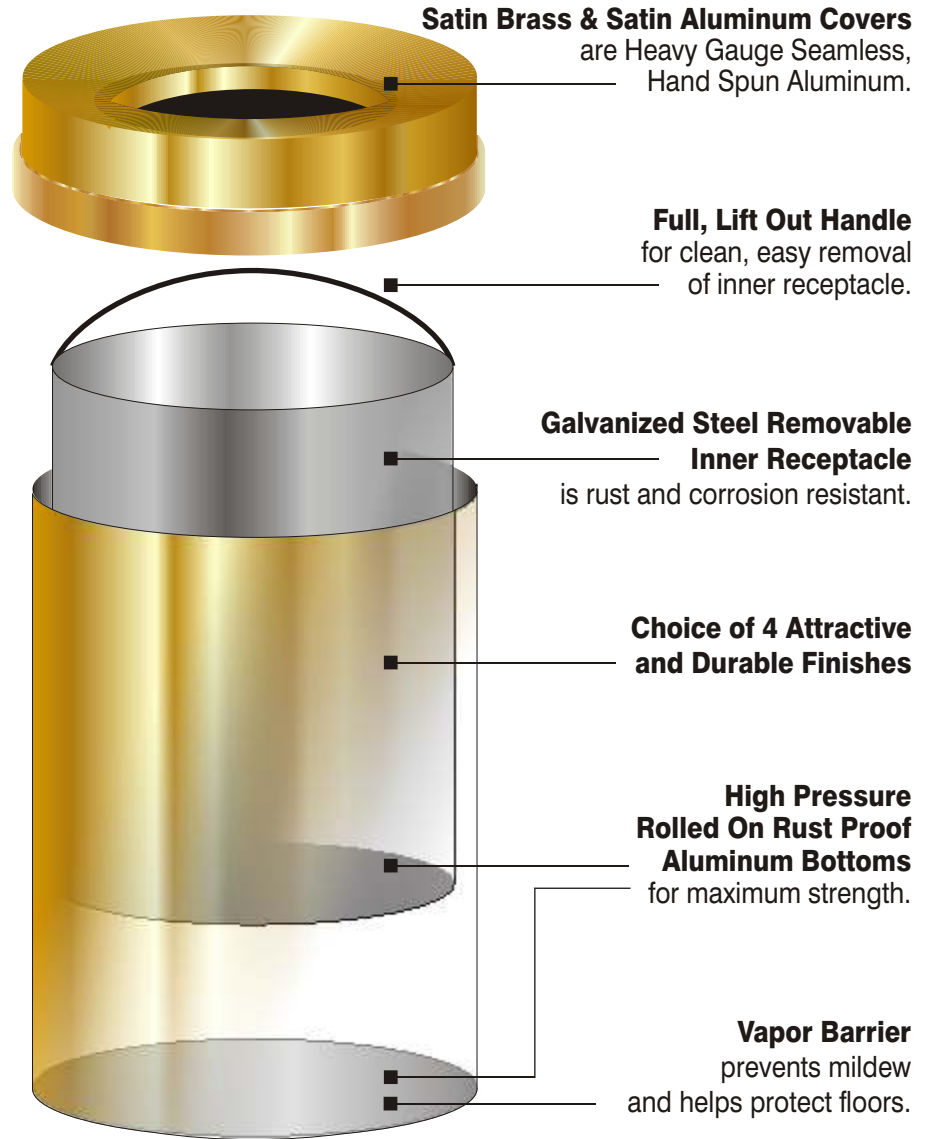

Glaro-Products.Com

1-888-512-1850

Funnel Top WasteMasters

Litter Containers with Large Center Opening

A practical solution for high traffic, fast action locations.

This open funnel design conveniently encourages use by neatly guiding waste to the inside of the receptacle.

FINISHES

SATIN ALUMINUM (SA) Aluminum, surface ground, fine satin polished, coated with a clear epoxy based bake enamel. For Indoor / Outdoor Use.

SATIN BRASS (BE) A brass tinted epoxy based finish, is baked on over satin aluminum. For Indoor / Outdoor Use.

SIZES

Diameter	Height	Weight	Capacity	Trash Opening
12"	32"	23 lbs	12 Gal	6 1/2"
15"	33"	35 lbs	16 Gal	9"
20"	35"	51 lbs	33 Gal	12"

OTHER AVAILABLE FINISHES