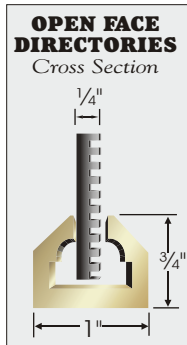

SPECIFICATIONS

Post Height	37"
Post Diameter	1½"
Base Diameter	14"
Weight	25 - 29 lbs.
Frame Sizes	7h" x 11w"
	11h" x 14w"
	22h" x 14w"
	28h" x 22w"

OTHER AVAILABLE FINISHES