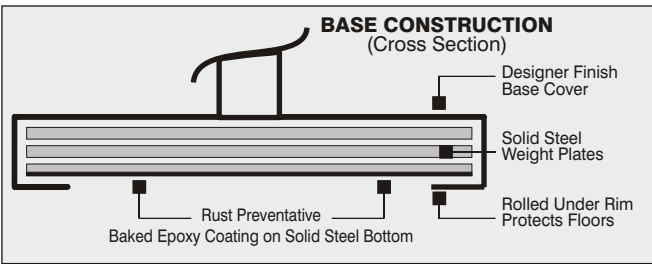

Glaro-Products.Com

1-888-512-1850

Lif-Top Sign Frames & Directories

FINISHES

SATIN ALUMINUM (SA) Aluminum, surface ground, fine satin polished, coated with a clear epoxy based bake enamel. For Indoor / Outdoor Use.

SATIN BRASS (BE) A brass tinted epoxy based finish, is baked on over satin aluminum. For Indoor/Outdoor Use.

MIRROR CHROME (MC) Steel, mirror polished, chrome plated. For indoor use.

MIRROR BRASS (MB) Steel, mirror polished brass plated and lacquer coated. For indoor use.

SPECIFICATIONS

Post Height	37"
Post Diameter	1½"
Base Diameter	14"
Weight	25 - 29 lbs.
Frame Sizes	7h" x 11w"
	11h" x 14w"
	22h" x 14w"
	28h" x 22w"

OTHER AVAILABLE FINISHES