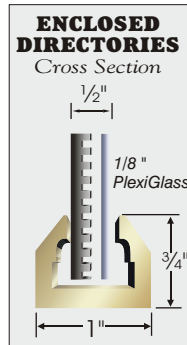

SATIN BRASS (BE) A brass tinted epoxy based finish, is baked on over satin aluminum. For Indoor/Outdoor Use.

MIRROR CHROME (MC) Steel, mirror polished, chrome plated. For indoor use.

MIRROR BRASS (MB) Steel, mirror polished brass plated and lacquer coated. For indoor use.

SPECIFICATIONS

Post Height	37"
Post Diameter	1½"
Base Diameter	14"
Weight	25 - 29 lbs.
Frame Sizes	7h" x 11w"
	11h" x 14w"
	22h" x 14w"
	28h" x 22w"

OTHER AVAILABLE FINISHES