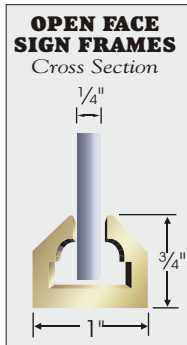

SATIN BRASS (BE) A brass tinted epoxy based finish, is baked on over satin aluminum. For Indoor/Outdoor Use.

MIRROR CHROME (MC) Steel, mirror polished, chrome plated. For indoor use.

MIRROR BRASS (MB) Steel, mirror polished brass plated and lacquer coated. For indoor use.

SPECIFICATIONS

Post Height	37"
Post Diameter	1½"
Base Diameter	14"
Weight	25 - 29 lbs.
Frame Sizes	7h" x 11w"
	11h" x 14w"
	22h" x 14w"
	28h" x 22w"

OTHER AVAILABLE FINISHES