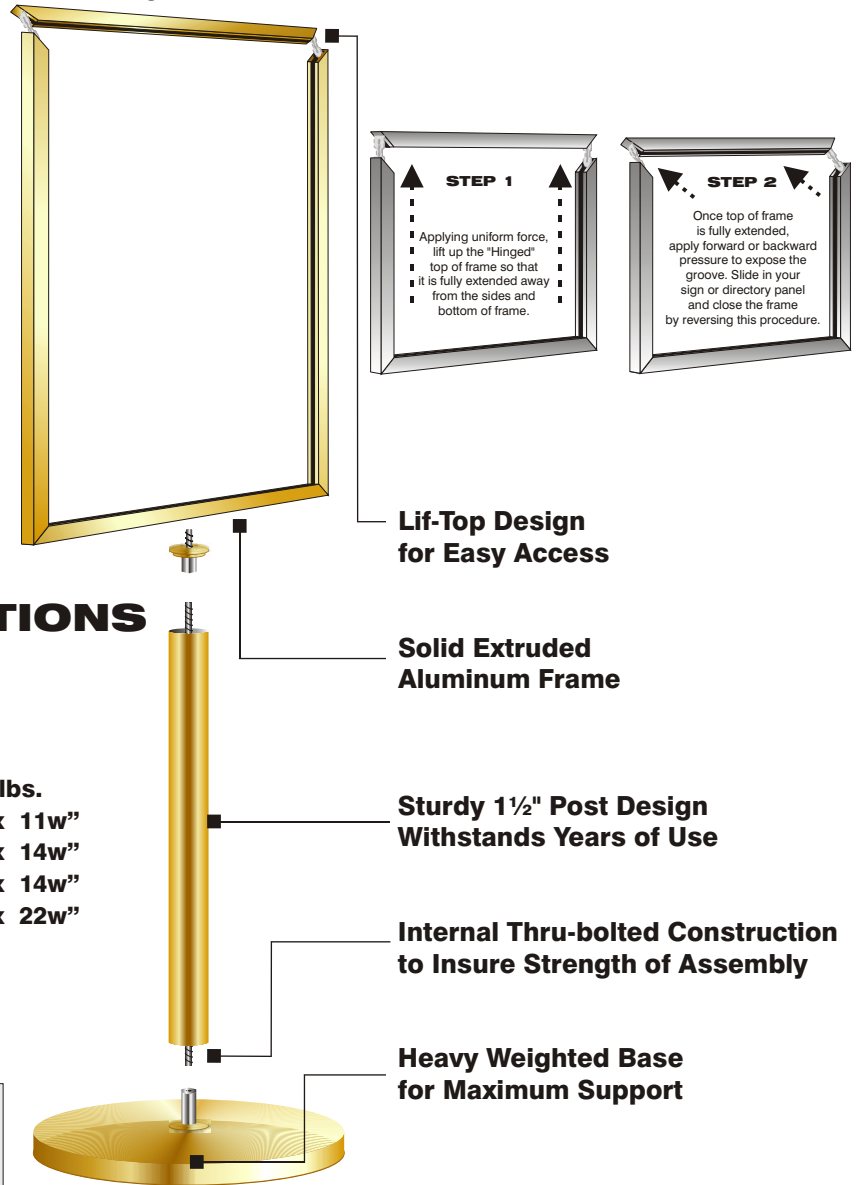

Glaro-Products.Com

1-888-512-1850

Lif-Top Sign Frames & Directories

FINISHES

SATIN ALUMINUM (SA) Aluminum, surface ground, fine satin polished, coated with a clear epoxy based bake enamel. For Indoor / Outdoor Use.

SATIN BRASS (BE) A brass tinted epoxy based finish, is baked on over satin aluminum. For Indoor/Outdoor Use.

MIRROR CHROME (MC) Steel, mirror polished, chrome plated. For indoor use.

MIRROR BRASS (MB) Steel, mirror polished brass plated and lacquer coated. For indoor use.

SPECIFICATIONS

Post Height	37"
Post Diameter	1½"
Base Diameter	14"
Weight	25 - 29 lbs.
Frame Sizes	7h" x 11w"
	11h" x 14w"
	22h" x 14w"
	28h" x 22w"

OTHER AVAILABLE FINISHES